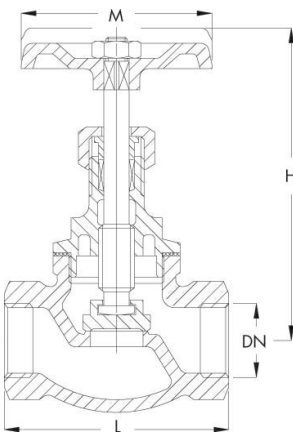

Econ® bronze globe valves with threaded bonnet, metal seated, straight pattern, BSP female threaded connection, inside screwed stem and rising handwheel.

Application

Water, oil, air and gas.

Features

- Standard: DIN
- Pressure rating: PN 16
- Sealing: Bronze
- Connection: Female thread (BSPP)
- Operation/Actuation: Hand wheel
- Standard face to face length: Factory standard
- Stem seal type: Gland seal
- Primary spindle seal material: PTFE
- Type of bonnet: Screwed
- Type: Globe valve
- Seat material: CC491K
- Body material: Bronze
- Material quality: CC491K
- Disc material: Brass
- Quality class spindle: CuZn39Pb3 (CW614N)
- Actuator material: Aluminium
- Material cover: Brass
- Construction type: Straight
- Material cover gasket: Fiber Gasket

Pressure and Temp Range

Size	20°C	200°C	
3/8" - 3"	16	12	[bar]

Dimensions

DN	L	H	M	Weight
["]	[mm]			[kg]
1/4	50	95	50	0,3
3/8	50	95	50	0,3
1/2	60	95	60	0,5
3/4	70	110	70	0,6
1	80	120	90	1
1 1/4	95	145	90	1,3
1 1/2	105	155	110	1,7
2	130	185	110	2,9
2 1/2	155	245	120	5,9
3	180	280	150	7,3

Order Information

Stock	Article No.	Order code	DN	Type of valve	Face to face length [mm]
S	EC0025001/4BA21	115931	1/4" (8)	Fixed disc	50
S	EC0025003/8BA21	115939	3/8" (10)	Fixed disc	50
S	EC0025003/8BB21	115940	3/8" (10)	Screw down non-return disc	50
S	EC0025001/2BA21	115928	1/2" (15)	Fixed disc	60
S	EC0025001/2BB21	115929	1/2" (15)	Screw down non-return disc	60
S	EC0025003/4BA21	115935	3/4" (20)	Fixed disc	70
S	EC0025003/4BB21	115936	3/4" (20)	Screw down non-return disc	70
S	EC002500001BA21	115921	1" (25)	Fixed disc	80

This product information sheet has been formulated with the greatest care, but no rights can be derived from it. Subject to change.